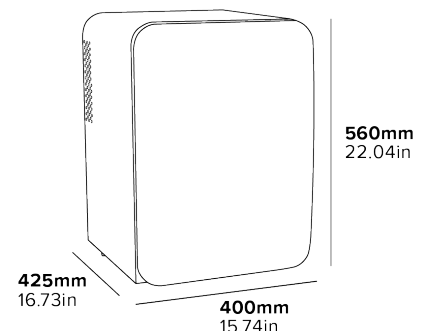

Specification

Black & White
40L
12.30kg
58W
220-240V ~ 50-60Hz
R600a refrigerant
(Non-ammonia coolant)
50mm ventilation gap required
Insulation: Cyclopentane

4 YEAR ELECTRICAL GUARANTEE

HOTEL SPECIFIED

ECO FRIENDLY

ADJUSTABLE COOLING

INTERIOR LED LIGHT

SILENT OPERATION

L + R DOOR OPENINGS

LOCKABLE DOOR