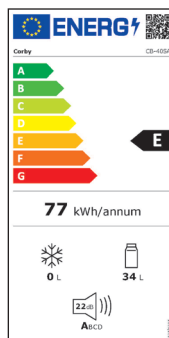

Specification

Black & White
40L
12.30kg
58W
220-240V ~ 50-60Hz
R600a refrigerant
(Non-ammonia coolant)
50mm ventilation gap required
Insulation: Cyclopentane

4 YEAR ELECTRICAL GUARANTEE

HOTEL SPECIFIED

ECO FRIENDLY

ADJUSTABLE COOLING

INTERIOR LED LIGHT

SILENT OPERATION

L + R DOOR OPENINGS

LOCKABLE DOOR