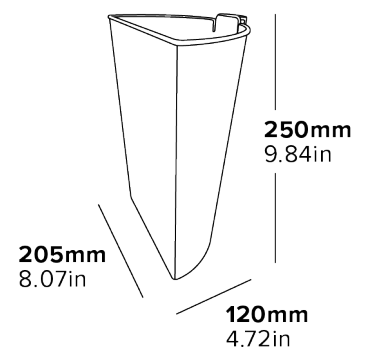

**DESIGNED TO BE USED
WITH OR WITHOUT BAGS**

EASY TO CLEAN
Durable material

- Suitable for all Corby 9L bins
- Easy to clean
- Printed sorting guide

Specification

0.20kg
Pack Qty: 6

Options

Black - General Waste
Green - Recycling

THORNTON

Bin Insert - General Waste

CORBY

ABOUT THIS PRODUCT

The Thornton General Waste Bin Insert in Black is the perfect solution for hotels looking to streamline waste sorting. Featuring a printed sorting guide, it helps guests and staff easily separate recyclables. Designed to fit Corby single or double layer bins, it can be used with or without bags, offering flexibility for housekeeping teams. Its easy-to-clean design ensures a hassle-free experience for hotel staff, maintaining cleanliness and efficiency in guest rooms and common areas.